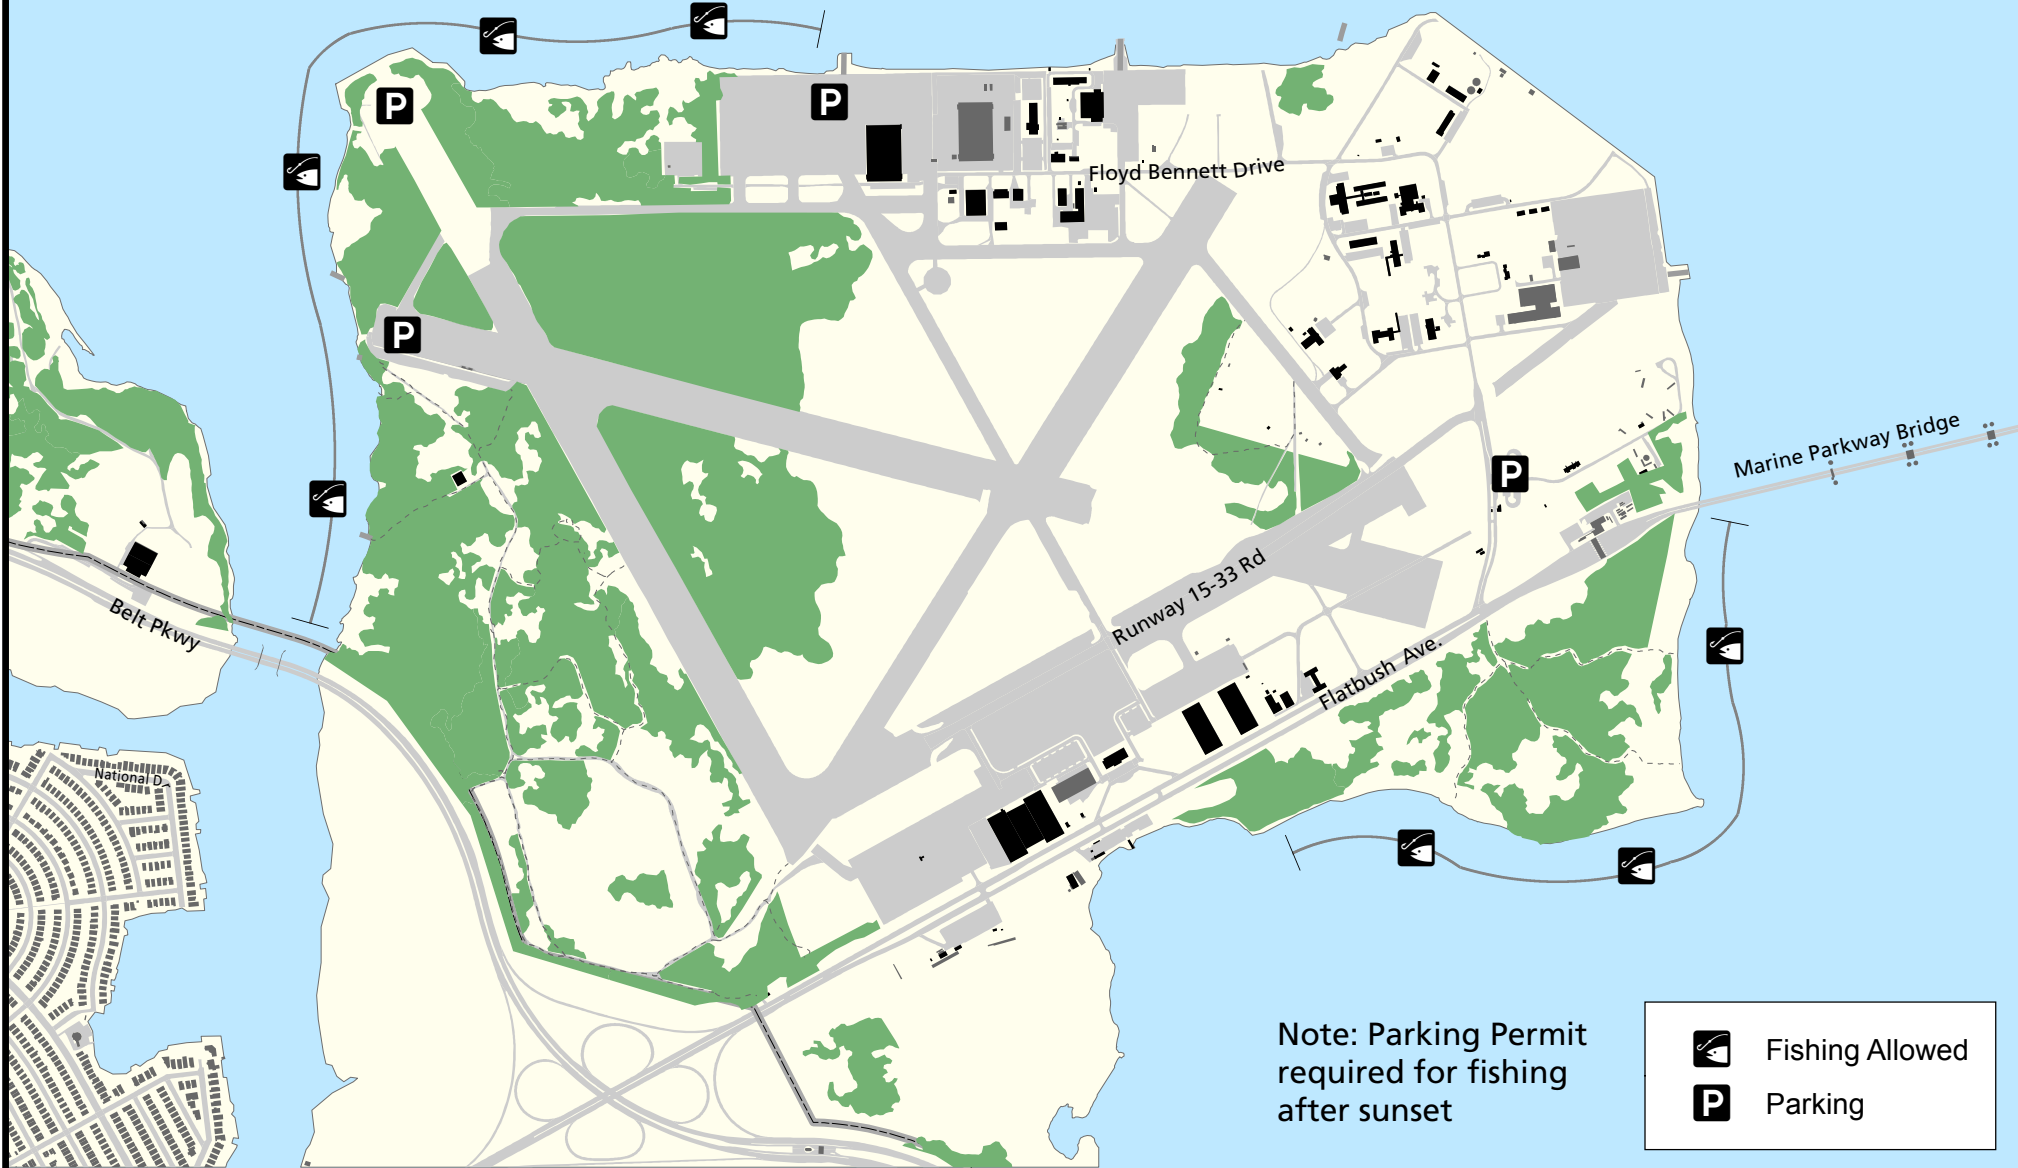

2013 Fishing Season

Note: Parking Permit
required for fishing
after sunset

	Fishing Allowed
	Parking